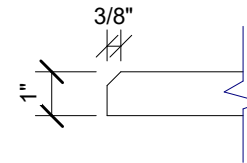

1 SIDE VIEW
1" = 1' 0"

2 EDGE DETAIL
3" = 1' 0"

3 PLAN VIEW
1" = 1' 0"

4 END VIEW
1" = 1' 0"

123 Columbia Court N. Chaska, MN 55318
www.acousticalsurfaces.com
1-800-854-2948

PRODUCT LINE: 1" Envirocoustic Design Panels - 2ft x 4ft - Beveled Edge - Strata