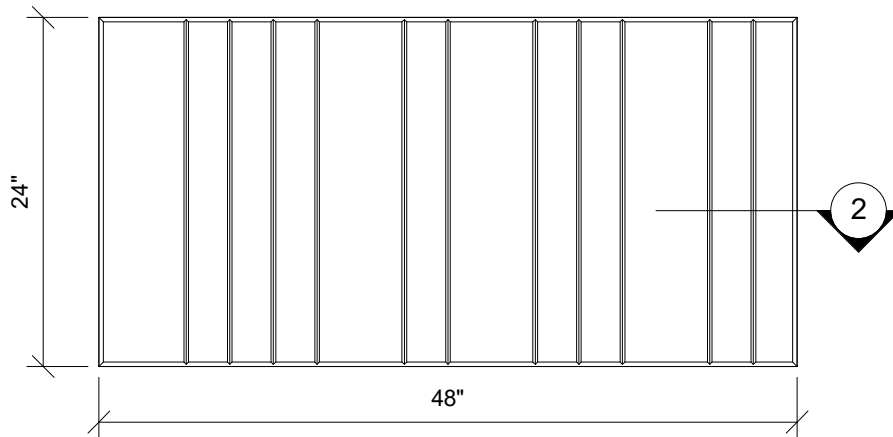

1 SIDE VIEW
1" = 1' 0"

2 EDGE DETAIL
3" = 1' 0"

3 PLAN VIEW
1" = 1' 0"

4 END VIEW
1" = 1' 0"

123 Columbia Court N. Chaska, MN 55318
www.acousticalsurfaces.com
1-800-854-2948

PRODUCT LINE: 1" Envirocoustic Design Panels - 2ft x 4ft - Beveled Edge - Strata